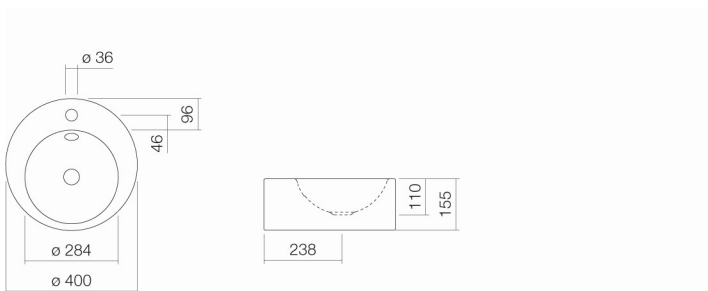

A[~]form

Technical data sheet

Sit-on basins

AB.K400H.2

Article number: 3004200000

Design partner: sieger design

Features

Description	AB.K400H.2
Article number	3004200000
Standard colour	White
Construction	with tap hole, with overflow
Dimensions	ø 400 x 155mm
Material	Glazed steel
Net weight	3,7 kg
Installation	for installation on counter tops
Accessoires	Bottle trap SI.2, Bottle trap SI.3, Angle valve cover EV.3, Drain valve VT.1
Tap fitting information	Optimum point of impact approx. 110 – 140mm from centre of tap hole.
<small>Tap fittings with a vertical outlet and aerator provide the optimum flow of water onto the surface below (angle of impact: 90°).</small>	

Text for invitation to tender

Sit-on basin, round, 400mm ø, height 155mm, glazed, white, with tap hole and overflow, including fixing set and overflow set

Brand: Alape

Model: AB.K400H.2
