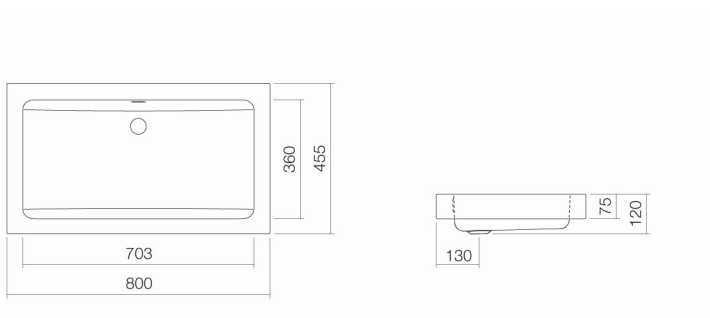

A³form

Technical data sheet

Sit-on basins

AB.R800

Article number: 3207200000

Design partner: busalt design

Features

Description	AB.R800
Article number	3207200000
Standard colour	White
Construction	without tap hole, with overflow
Dimensions	800 x 455 x 75mm
Material	Glazed steel
Net weight	10,8 kg
Installation	for installation on counter tops
Accessoires	Bottle trap SI.2, Bottle trap SI.3, Drain valve VT.1
Tap fitting information	Optimum point of impact approx. 190 – 245mm from rear edge of basin.
<small>Tap fittings with a vertical outlet and aerator provide the optimum flow of water onto the surface below (angle of impact: 90°).</small>	

Text for invitation to tender

Sit-on basin, rectangular, 800 x 455mm, height 75mm, glazed, white, without tap hole, with overflow, including fixing set and overflow set

Brand: Alape

Model: AB.R800
