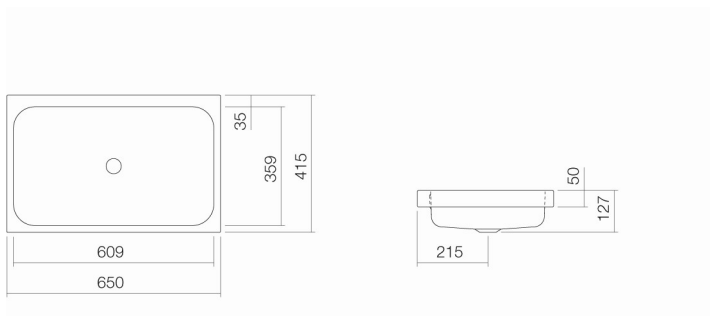

Features

Description	AB.SR650
Article number	3230700000
Standard colour	White
Construction	without tap hole, with overflow
Dimensions	650 x 415 x 50mm
Material	Glazed steel
Net weight	9,60 kg
Installation	for installation on counter tops
Accessoires	Bottle trap SI.2, Bottle trap SI.3, Drain valve VT.1
Tap fitting information	Optimum point of impact approx. 98 - 148mm from rear edge of basin.
Tap fittings with a vertical outlet and aerator provide the optimum flow of water onto the surface below (angle of impact: 90°).